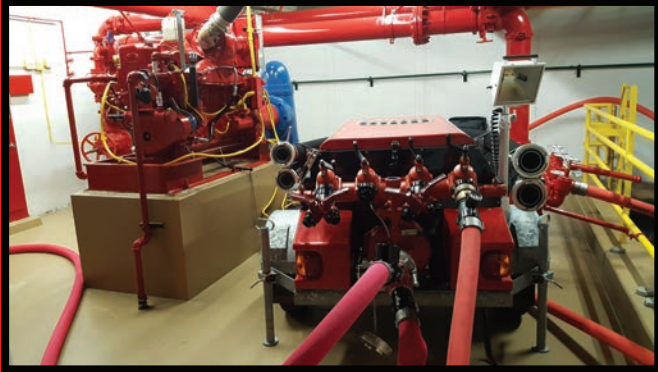

AFS

Affordable Fire Services

TEMPORARY FIRE PUMP SERVICE

FEATURES:

- Horsepower: 104
- Capacity: 750 - 4500 GPM
- Pressures: to 350 PSI
- Low Rates
- Smaller size compared to a fire truck (no street parking required)

- CLASS I DRY STANDPIPES TESTING
- ROOF FLOW TESTING
- ALL REG 4 SYSTEMS TESTING

No distractible appearances of trouble

No crossing sidewalk with hoses that cause trip hazards and doesn't cause obstructions for wheelchairs

PUMP OUT SERVICE

- Fleet of 6 Portable Fire Pumps.
- weight less than 2200 pounds.
- goes into elevators, hallways as small as 42 inches.
- 6 Pumps can hooked in Series or Parallel as needed.

Affordable Fire Services